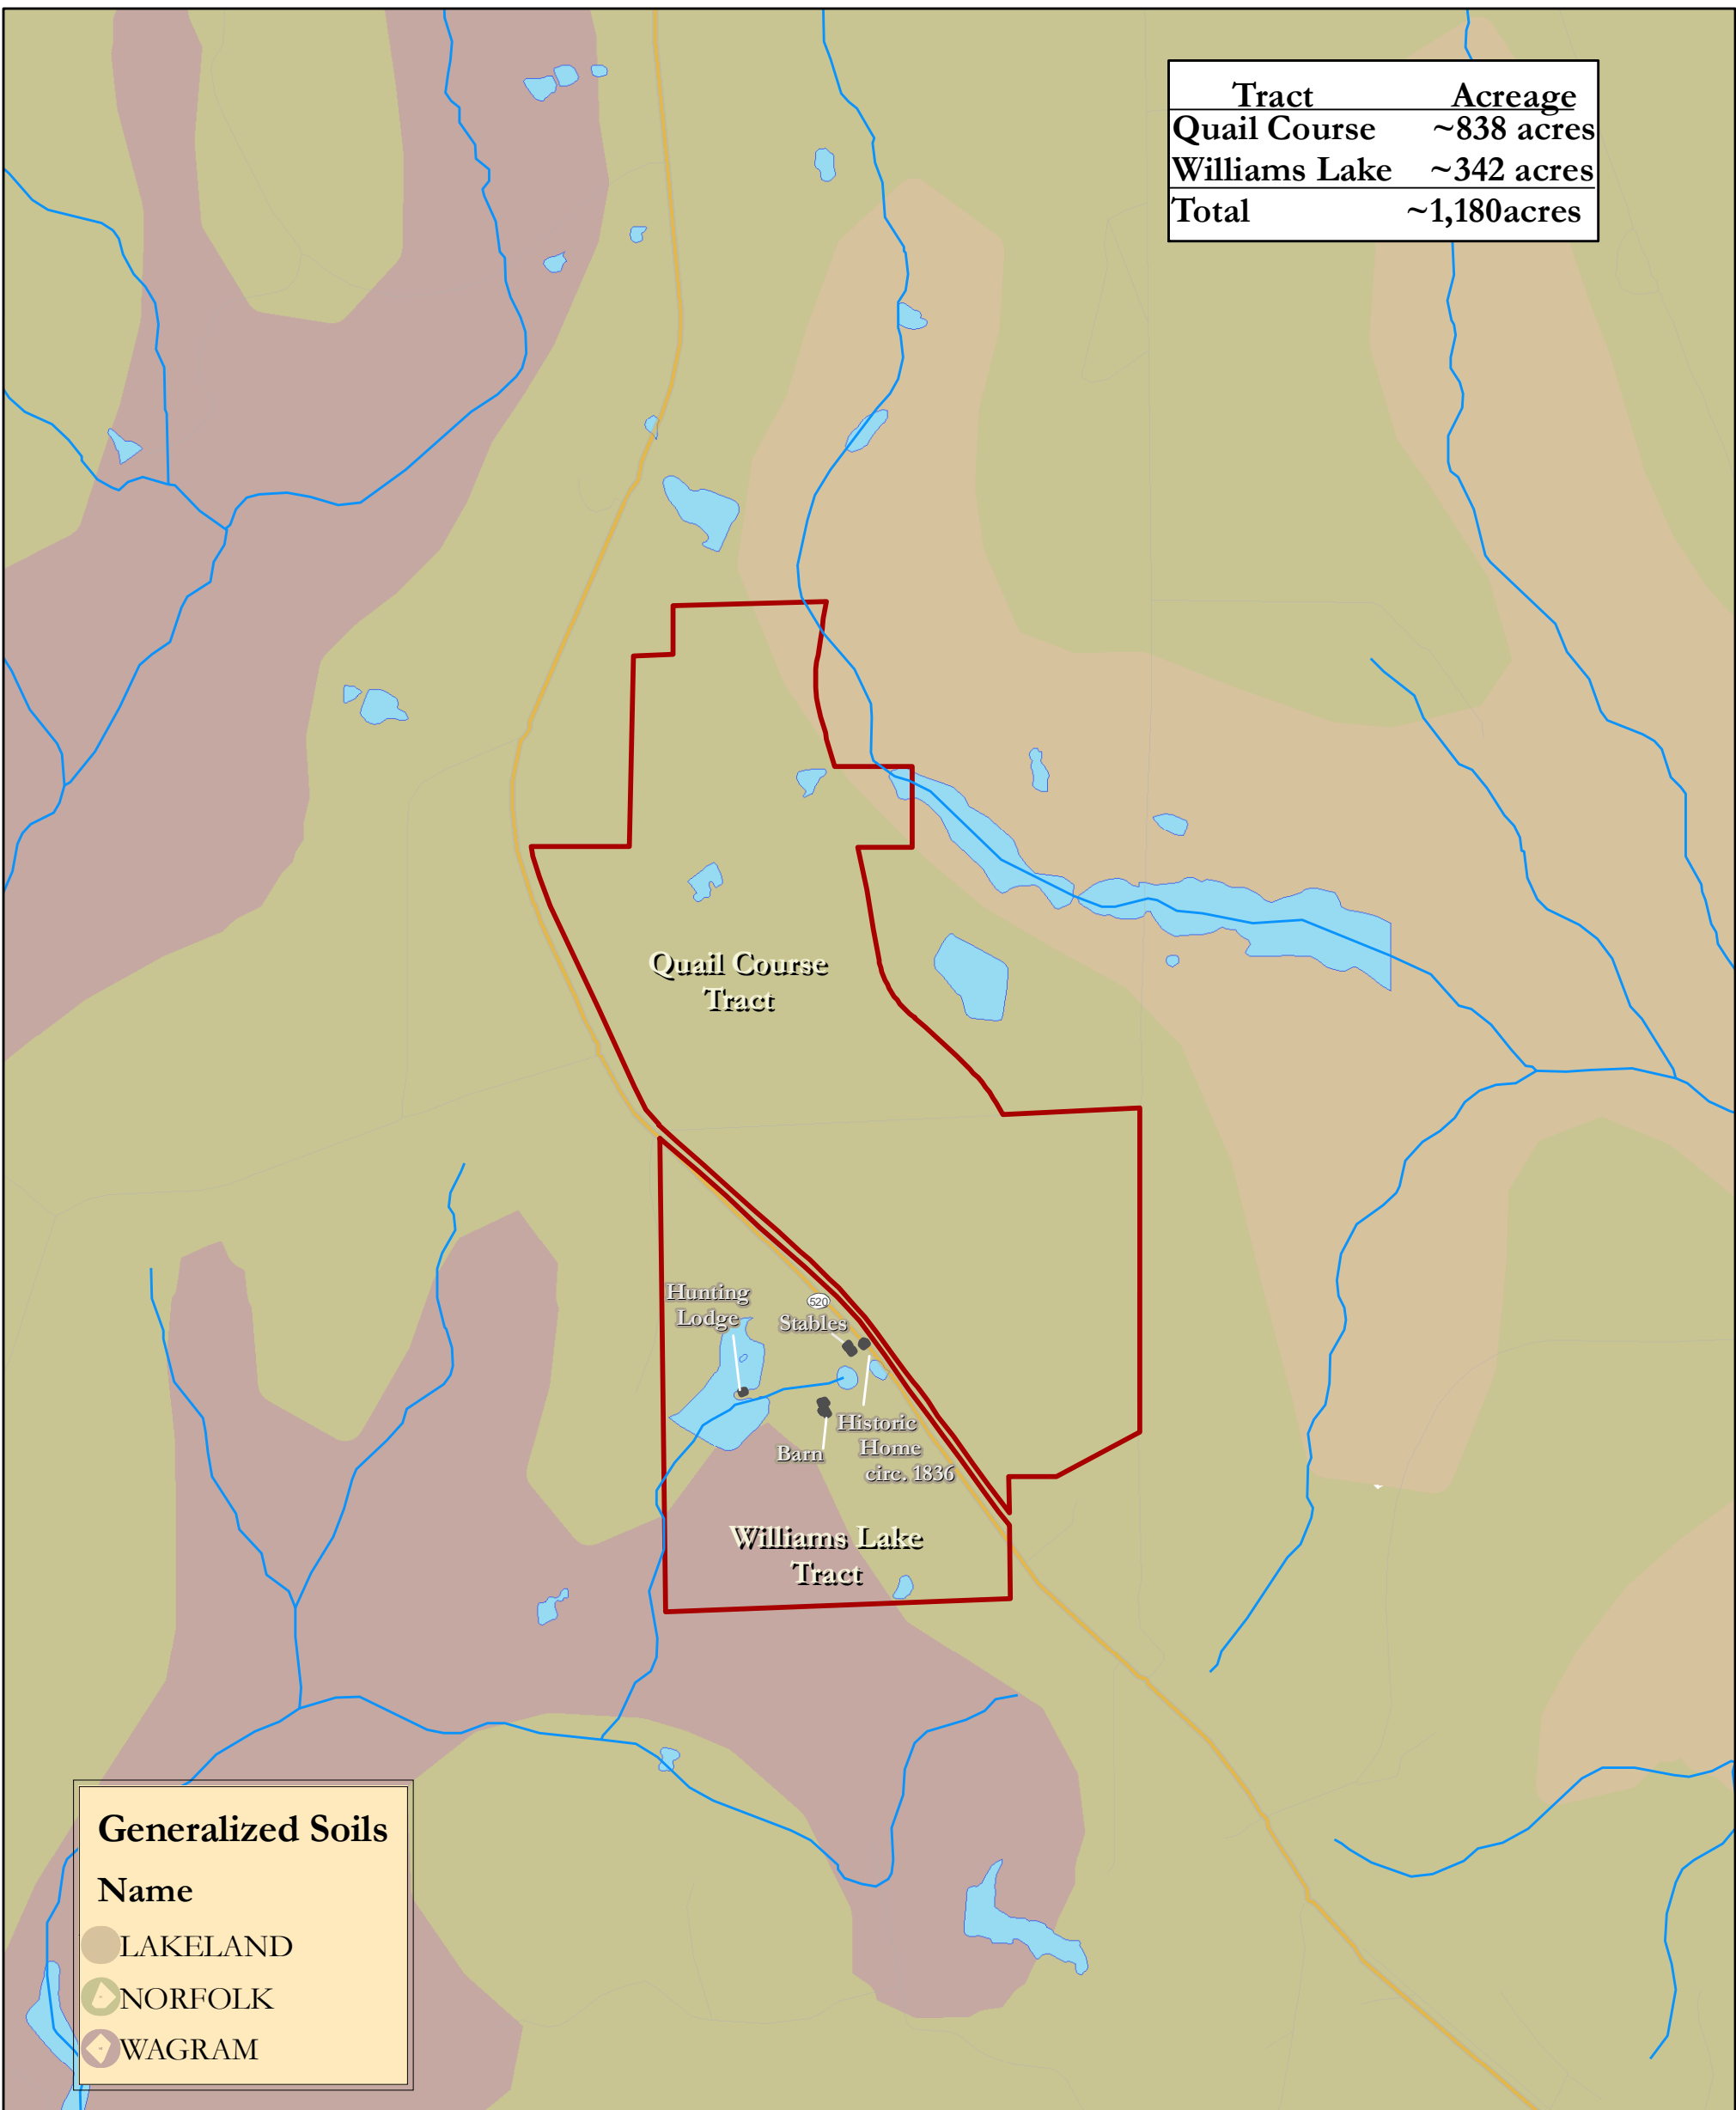

Tract	Acreage
Quail Course	~838 acres
Williams Lake	~342 acres
Total	~1,180 acres